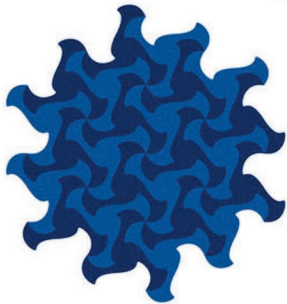

# Carpet Twirls shape and layout examples

Twirls shape and layout example 9

Twirls shape and layout example 10

# Carpet Twirls shape and layout examples

Twirls shape and layout example 11

Twirls shape and layout example 12

# Carpet Twirls colours

Toledo Red - Scarlet Red

Burnt Orange - Yellow

Fir Green - Goblin Green

Arabian Blue - Blue

Royal Blue - True Blue

Bright Purple - Sweet Lavender