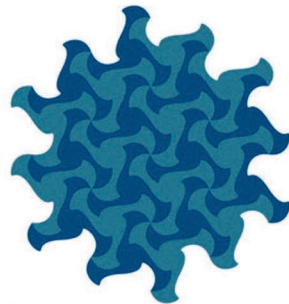

# Carpet Twirls shape and layout examples

Twirls shape and layout example 11

Twirls shape and layout example 12

# Carpet Twirls colours

Toledo Red - Scarlet Red

Burnt Orange - Yellow

Fir Green - Goblin Green

Arabian Blue - Blue

Royal Blue - True Blue

Bright Purple - Sweet Lavender