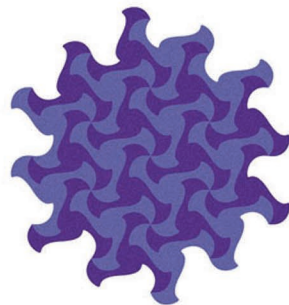

# Carpet Twirls shape and layout examples

Twirls shape and layout example 9

Twirls shape and layout example 10

# Carpet Twirls shape and layout examples

Twirls shape and layout example 11

Twirls shape and layout example 12

# Carpet Twirls colours

Toledo Red - Scarlet Red

Burnt Orange - Yellow

Fir Green - Goblin Green

Arabian Blue - Blue

Royal Blue - True Blue

Bright Purple - Sweet Lavender