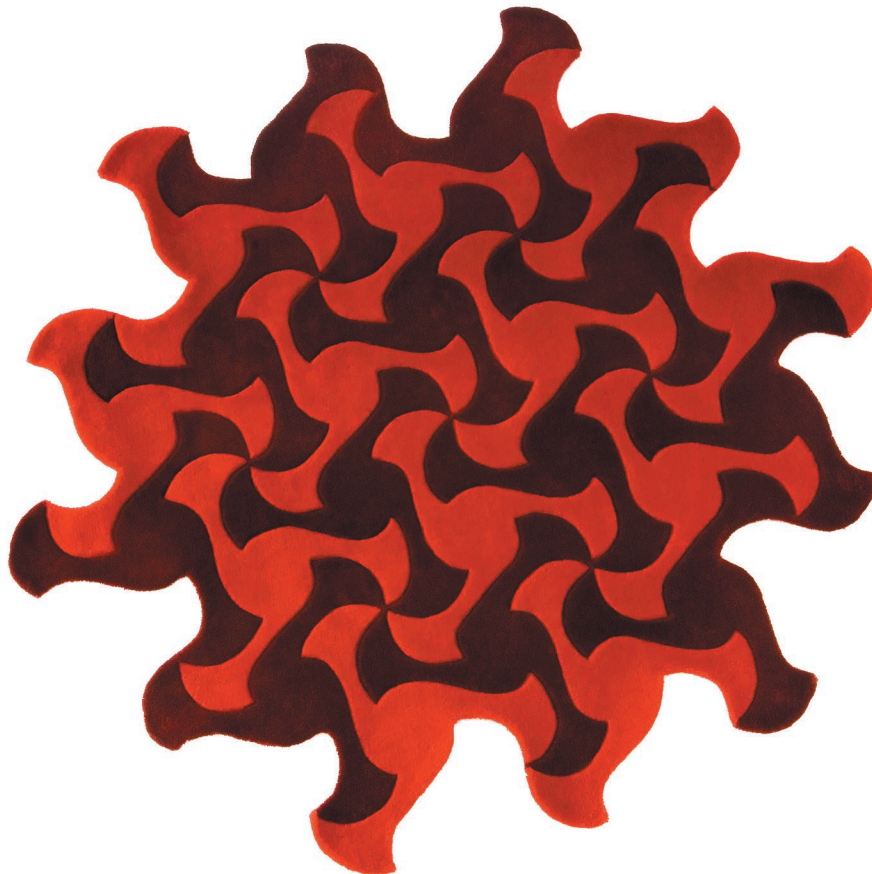

Carpet Twirls

Twirls custom shape possibilities

The carpet Twirls is based on an interlocking, repeating pattern. This results in almost infinite possibilities for the shape of each carpet. The original sun-like shape is thus but one of many shapes. The pattern can also be scaled so that a certain shape can be made to suit the room. Since each carpet is manufactured on order every carpet can be unique.

Material:

Hand tufted carpet made from 100% New Zealand wool. In the production of a carpet at a-carpet 100% pure wool from New Zealand is used. The wool threads are "shot" by hand through an all-cotton fabric produced in Scotland and glued onto it using natural rubber from Malaysia. The rubber is later covered with a thin polypropylene fabric for protection and to hold the carpet in place on hard surfaces.

Twirls can be delivered anywhere.

Price:

5025 SEK per square meter including VAT and including delivery in Sweden.

Contact additional/custom Twirls designs:

Oldsjö Hultgren Design

L M Ericssons väg 14

SE 126 37 Hägersten

Tel: +46 (0)739-82 10 66

www.oldsjohultgrendesign.se

Email: info@oldsjohultgrendesign.se

Contact sales information:

a-carpet ab

Danderydsgatan 11

SE-114 26 Stockholm

Tel: +46 (0)707-43 8020

www.a-carpet.se

Email: info@a-carpet.se