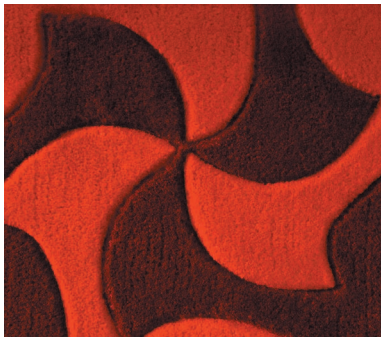

Carpet Twirls

Carpet Twirls details